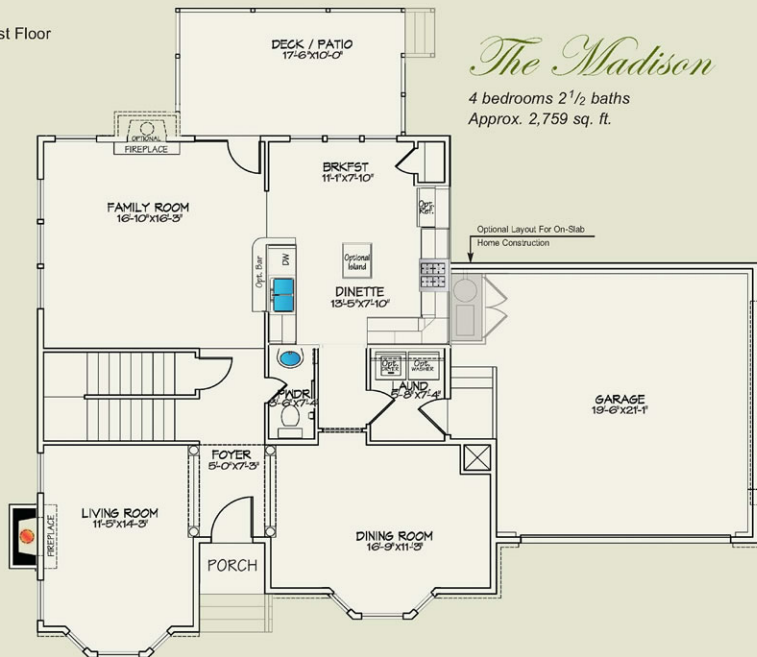

First Floor