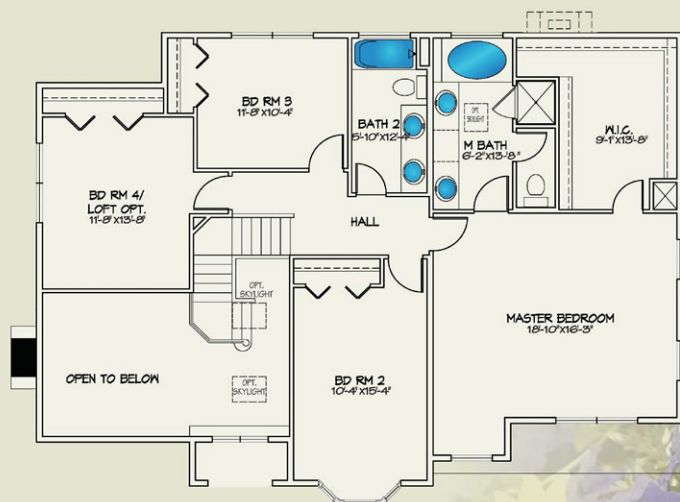

Second Floor