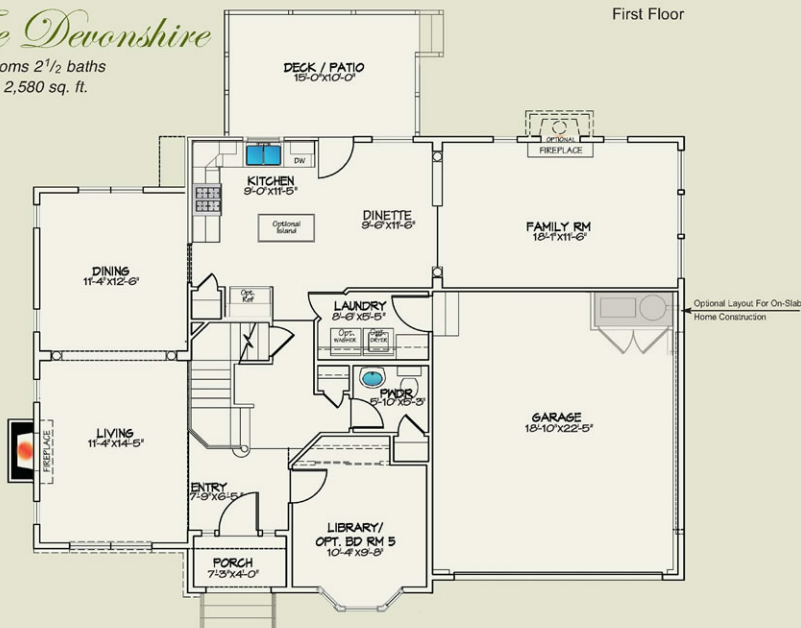

The Devonshire

4 bedrooms 2 1/2 baths

Approx. 2,580 sq. ft.

First Floor