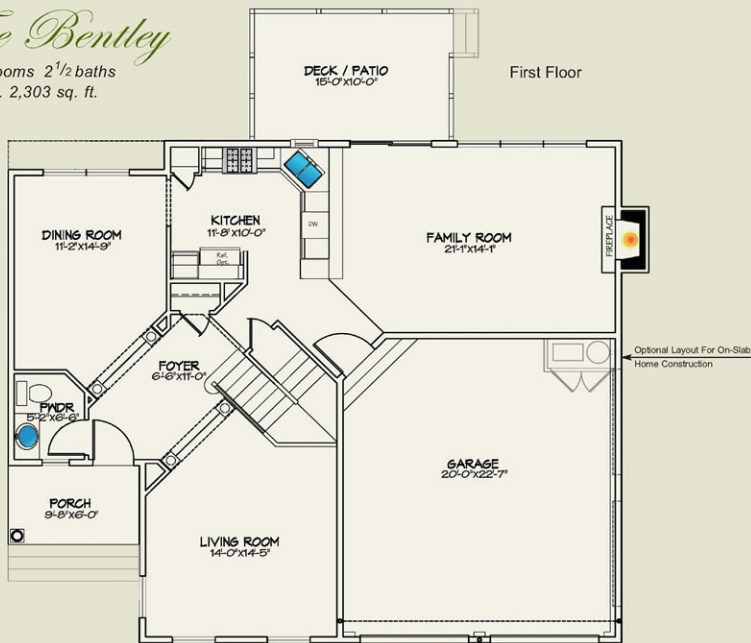

The Bentley

4 bedrooms 2 1/2 baths
Approx. 2,303 sq. ft.

Second Floor